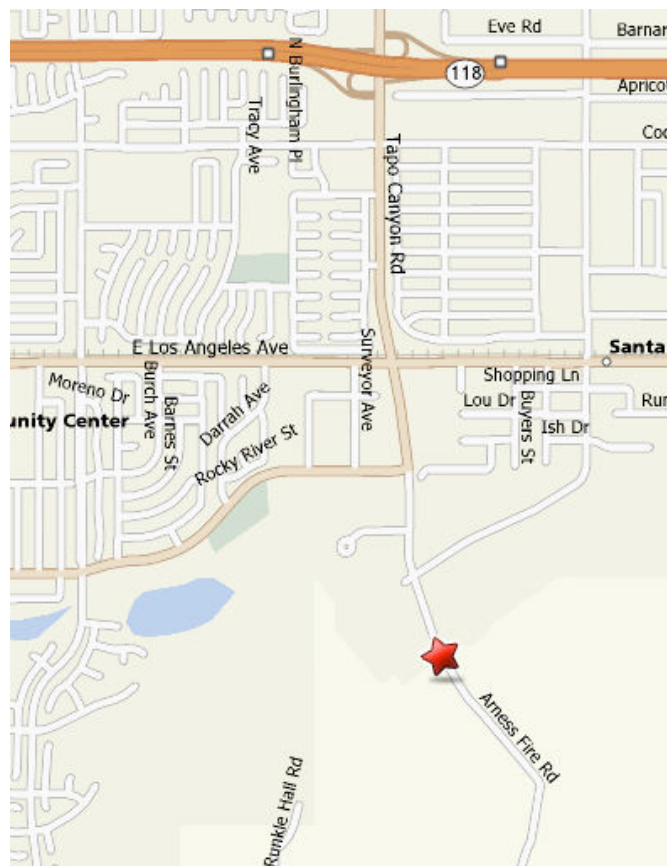

WOLF

Directions

CAMP LOCATION:

Brandeis-Bardin Campus

1101 Peppertree Lane,

Brandeis, CA 93064

Phone: (805) 582-4450

Located at 1101 Peppertree Lane, Brandeis, CA 93064

Tapo Canyon exit of the 118 Freeway

Map Locations:

Directions:

- **From Los Angeles Area:**

Take the 405 Freeway (San Diego) or the 5 Freeway (Golden State) NORTH to the 118 Freeway (Ronald Reagan) WEST.

- **From Ventura/Santa Barbara Area:**

Take the 101 Freeway (Ventura) to the 23 Freeway (Fillmore) NORTH to the 118 Freeway (Ronald Reagan) EAST.

- **All Directions from the 118 Freeway:**

Take the 118 Freeway toward Simi Valley to Tapo Canyon Road. Exit Tapo Canyon Road and turn SOUTH. Continue on Tapo Canyon Road past Cochran Street, Los Angeles Avenue, Royal Avenue and Guardian Street to the front gates of the AJU - BRANDEIS-BARDIN CAMPUS.

Drop off and Pick up Information:

Camp runs from 9:00AM-4:00PM

There will be a WOLF staff member stationed at the gate during Camp hours.

For optional **EARLY ARRIVAL** or **LATE PICKUP** times contact WOLF at (818) 991-6707